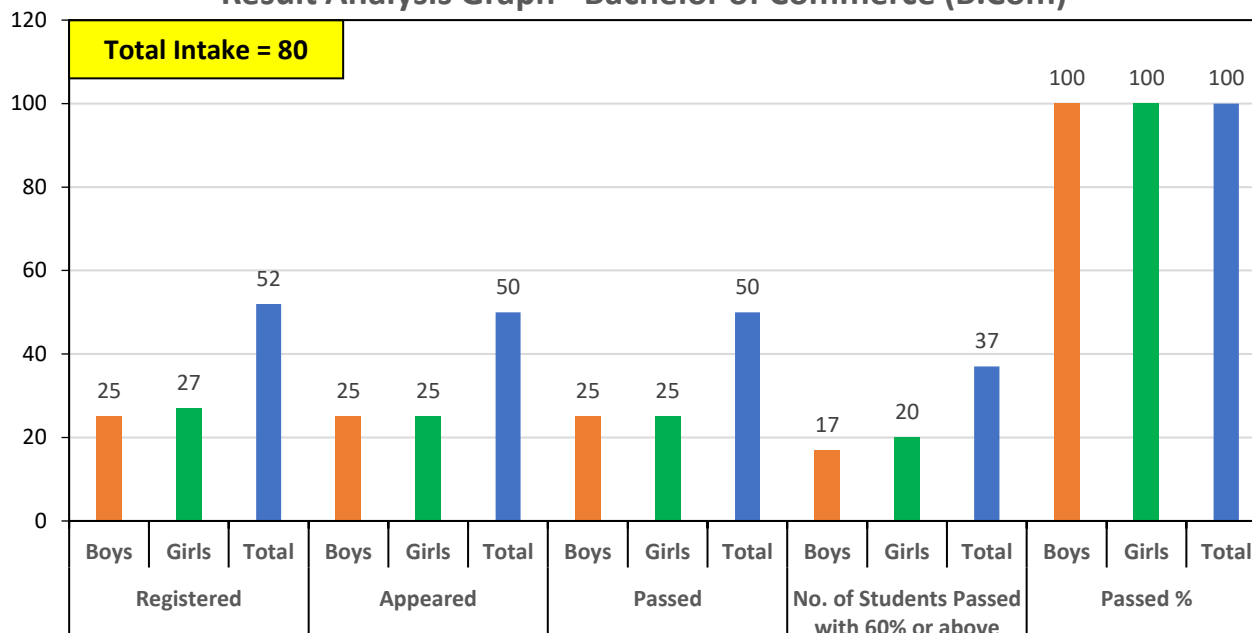

Result Analysis Graph - Bachelor of Commerce (B.Com)