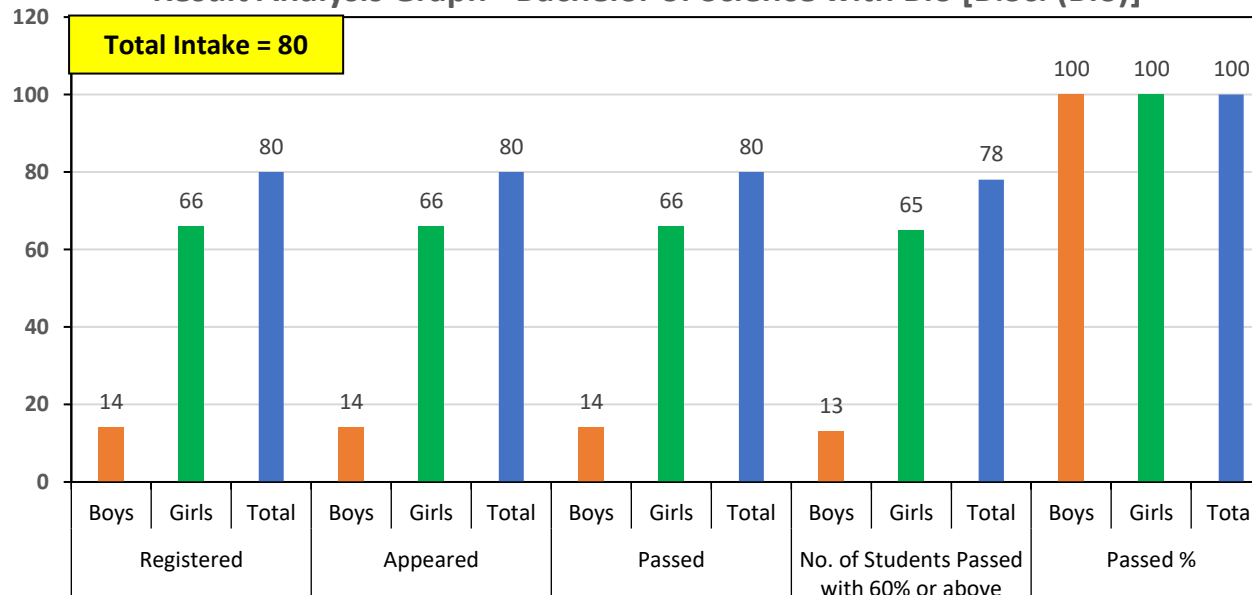

Result Analysis Graph - Bachelor of Science with Maths [B.Sc.(Maths)]

Result Analysis Graph - Bachelor of Science with Bio [B.Sc. (Bio)]